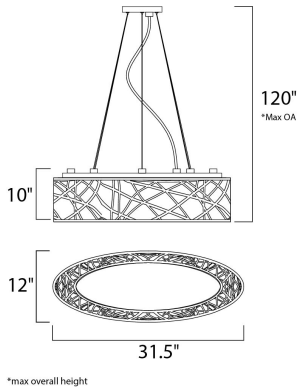

MEASUREMENTS

DIMENSION : 31.5" L x 12" W x 10" H
 MAX OAH : 120" OAH
 CANOPY : 5" W x 1" H x 10" L
 HANGING WEIGHT : 11.66 lb

LAMPING

INPUT VOLTAGE : 120V
 LUMENS : 4,050 Rated (3,600 Del.)
 BULB : 9 x 4W LED G9 , 36W Total
 BULB INCLUDED : (Included)
 DIMMABLE : Yes
 CRI : 80+ CRI
 COLOR_TEMP : 3000K